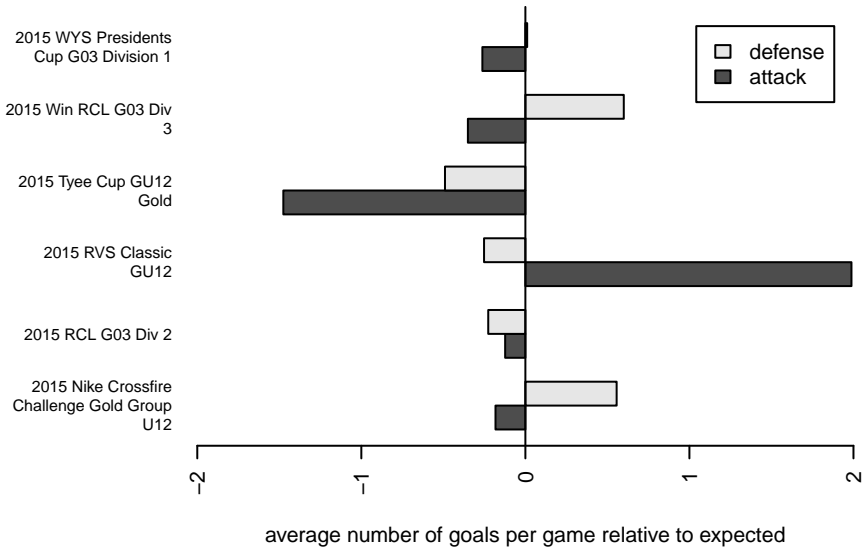

Performance relative to 13 month average