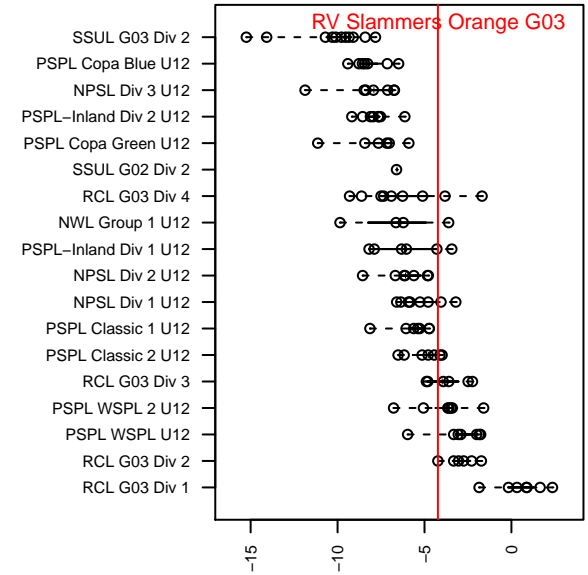

**attack and defense rating
relative to others at age
and all opponents in last 13 months**