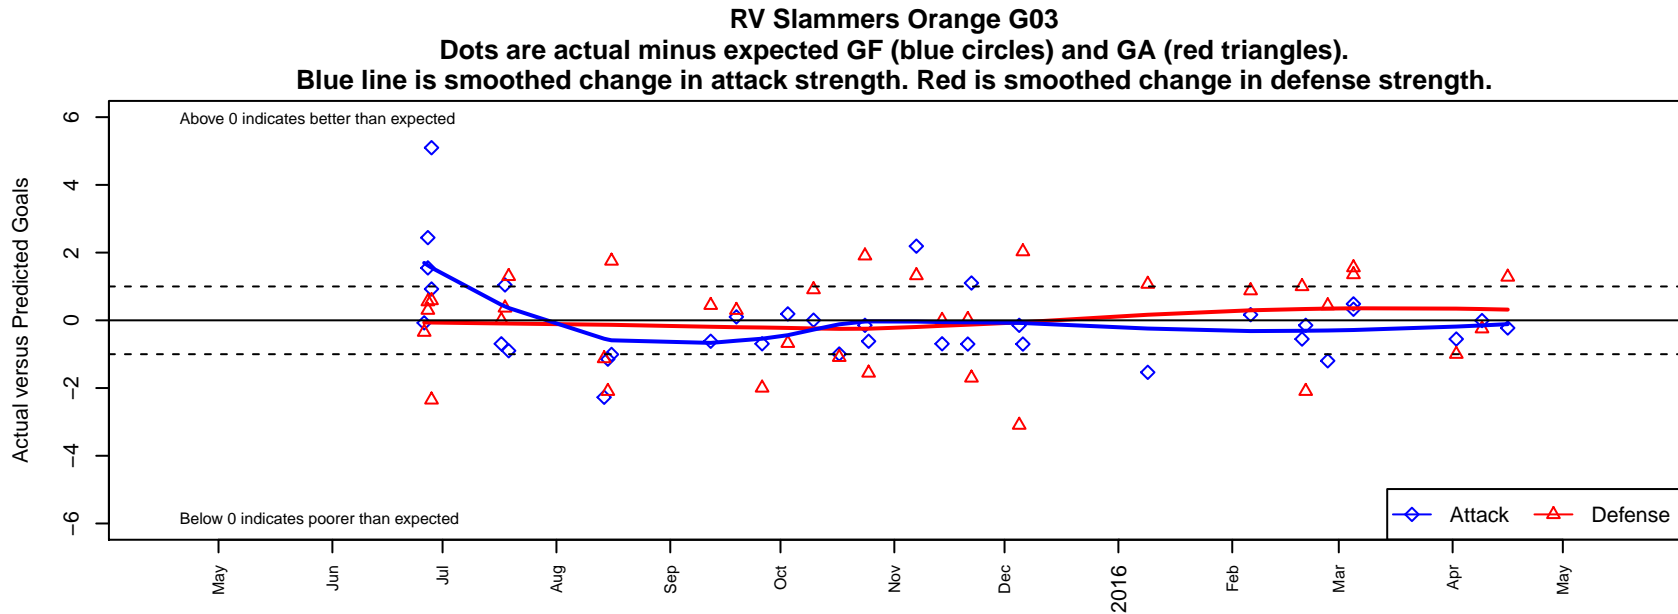

**attack and defense variance (black dot)
relative to other teams
and top 10 in region**

**attack and defense rating
relative to others at age
and all opponents in last 13 months**

RV Slammers Orange G03

Rainier Valley Slammers
Auburn, WA
G03 total strength=702
attack=0.86 defense=0.59
fall league = RCL G03 Div 2
spr league = Win RCL G03 Div 3
notes= Strobeck 2013

alt names used:
RAINIER VALLEY SLAMMERS GU12 ORANG
RVS G03 Orange A (309209007)
RVS GU12 orange
RVS GU12 Orange
RVS G03 Orange A (309209007)
RVS G03 Orange A (309209007)

Venues played:
2015 RVS Classic GU12
2015 Nike Crossfire Challenge Gold Group U12
2015 Tyee Cup GU12 Gold
2015 RCL G03 Div 2
2015 Win RCL G03 Div 3
2015 WYS Presidents Cup G03 Division 1