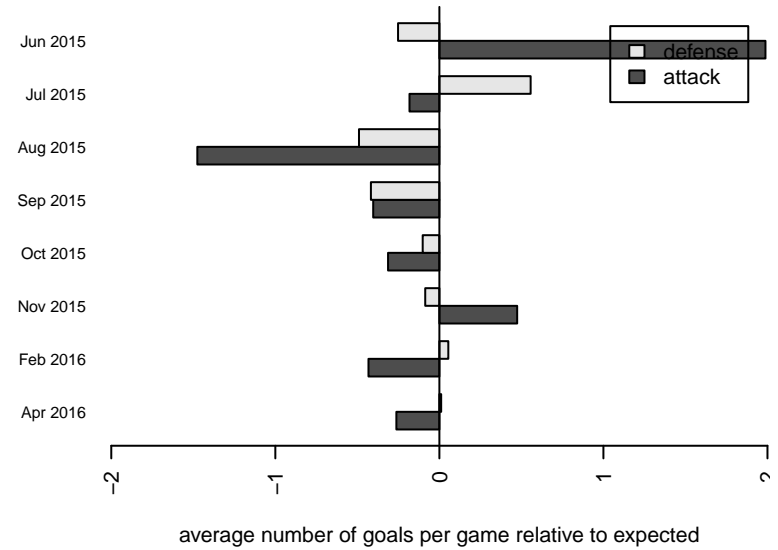

Performance relative to 13 month average